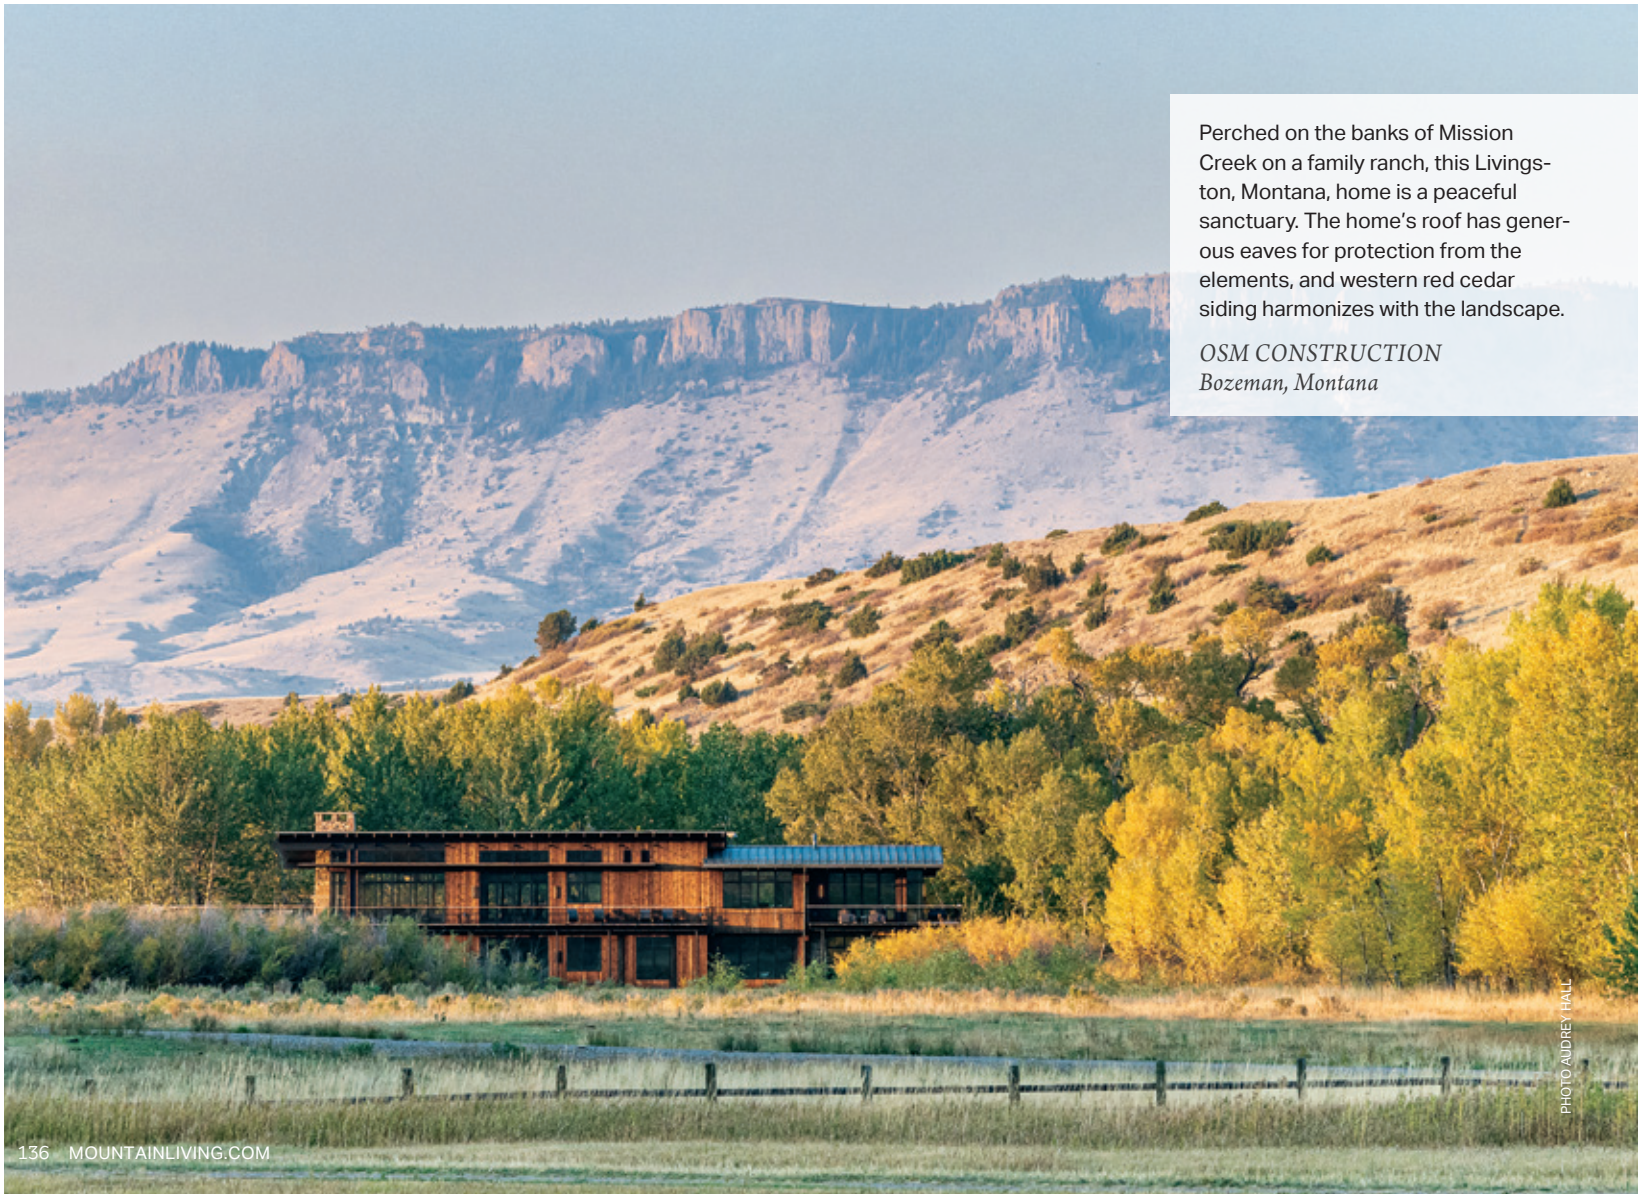

Western red cedar, patinaed by exposure in Utah's salt flats, conjures an image of vintage timber train trestles turned into exterior siding on this Martis Camp vacation home. A mixture of horizontal and vertical siding boards provides subtle interest.

Perched on the banks of Mission Creek on a family ranch, this Livingston, Montana, home is a peaceful sanctuary. The home's roof has generous eaves for protection from the elements, and western red cedar siding harmonizes with the landscape.